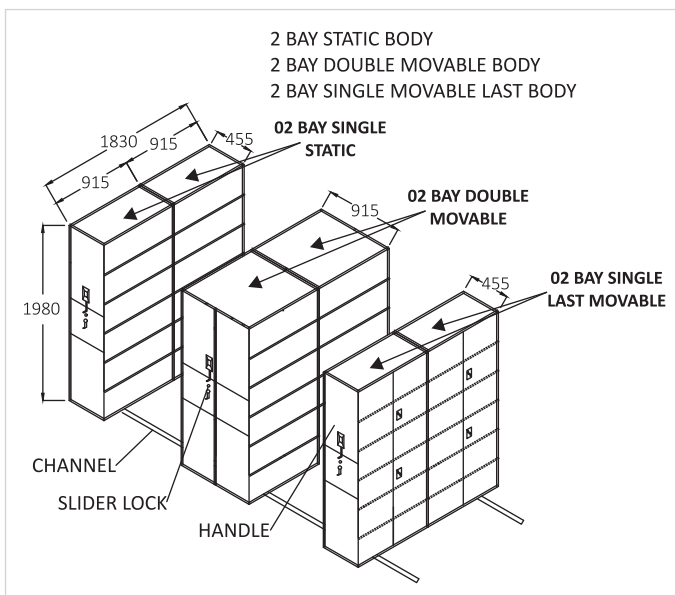

ORGANISE-2