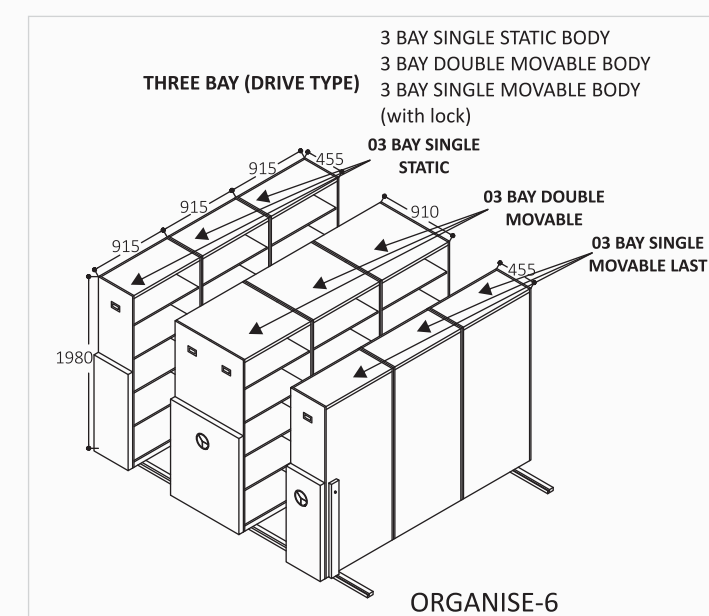

### Drive Type Compactors

The system can be opened by rotating ergonomically designed handles. Ideal for medium-sized storage systems with higher activity levels, heavier load factors, greater carriage lengths and a larger number of system ranges.