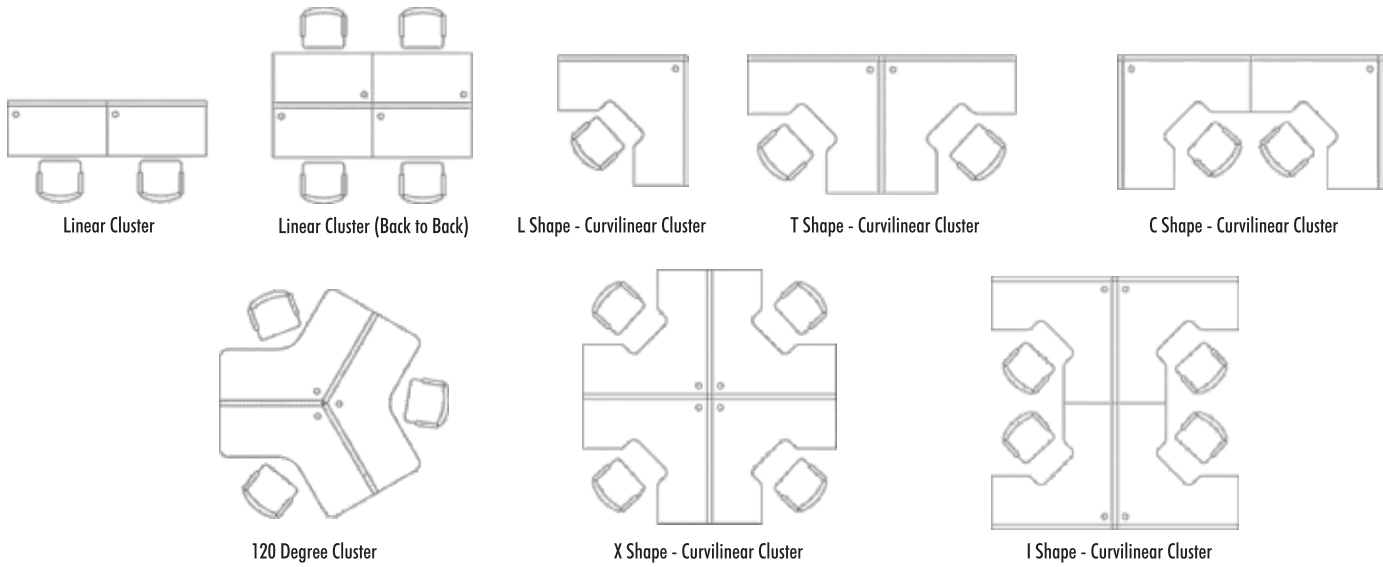

CLUSTER OPTION