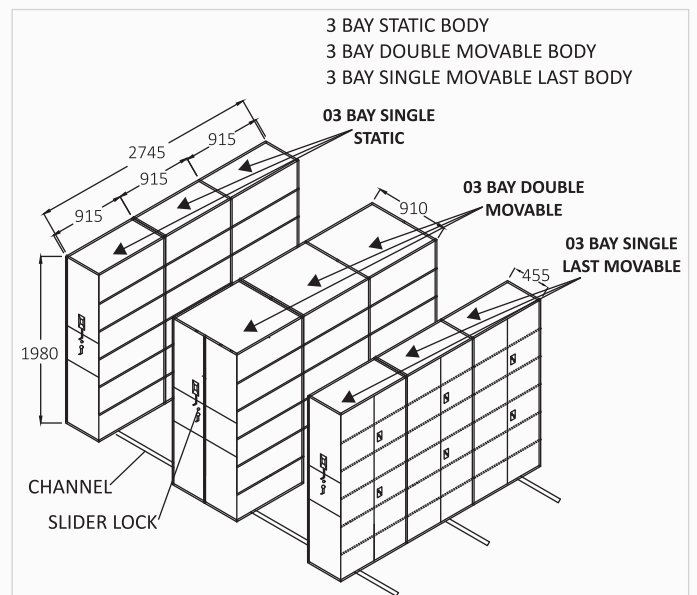

ORGANISE-3