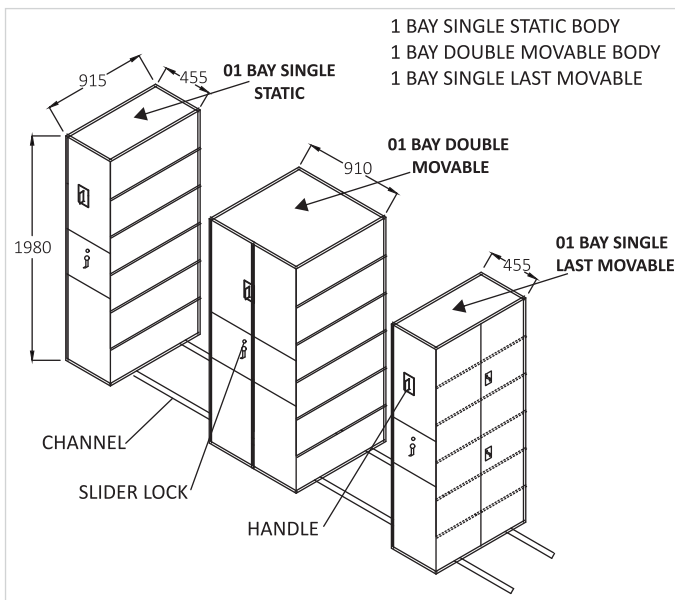

ORGANISE-1