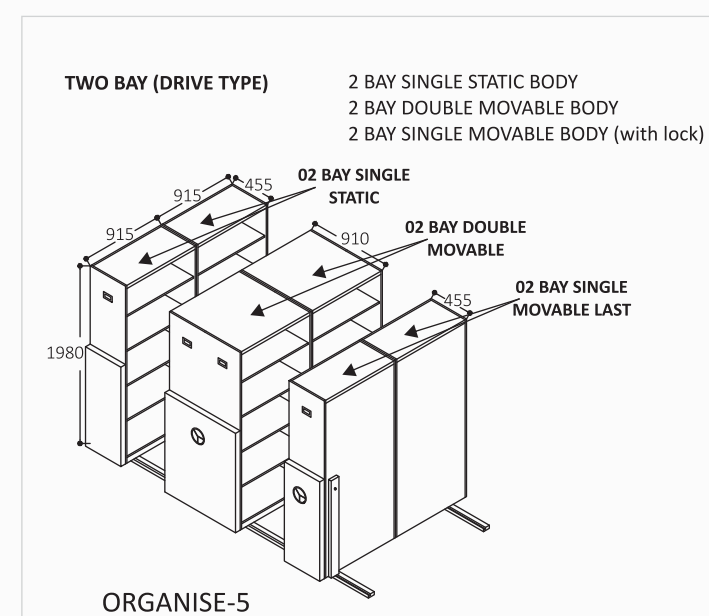

### Drive Type Compactors

The system can be opened by rotating ergonomically designed handles. Ideal for medium-sized storage systems with higher activity levels, heavier load factors, greater carriage lengths and a larger number of system ranges.