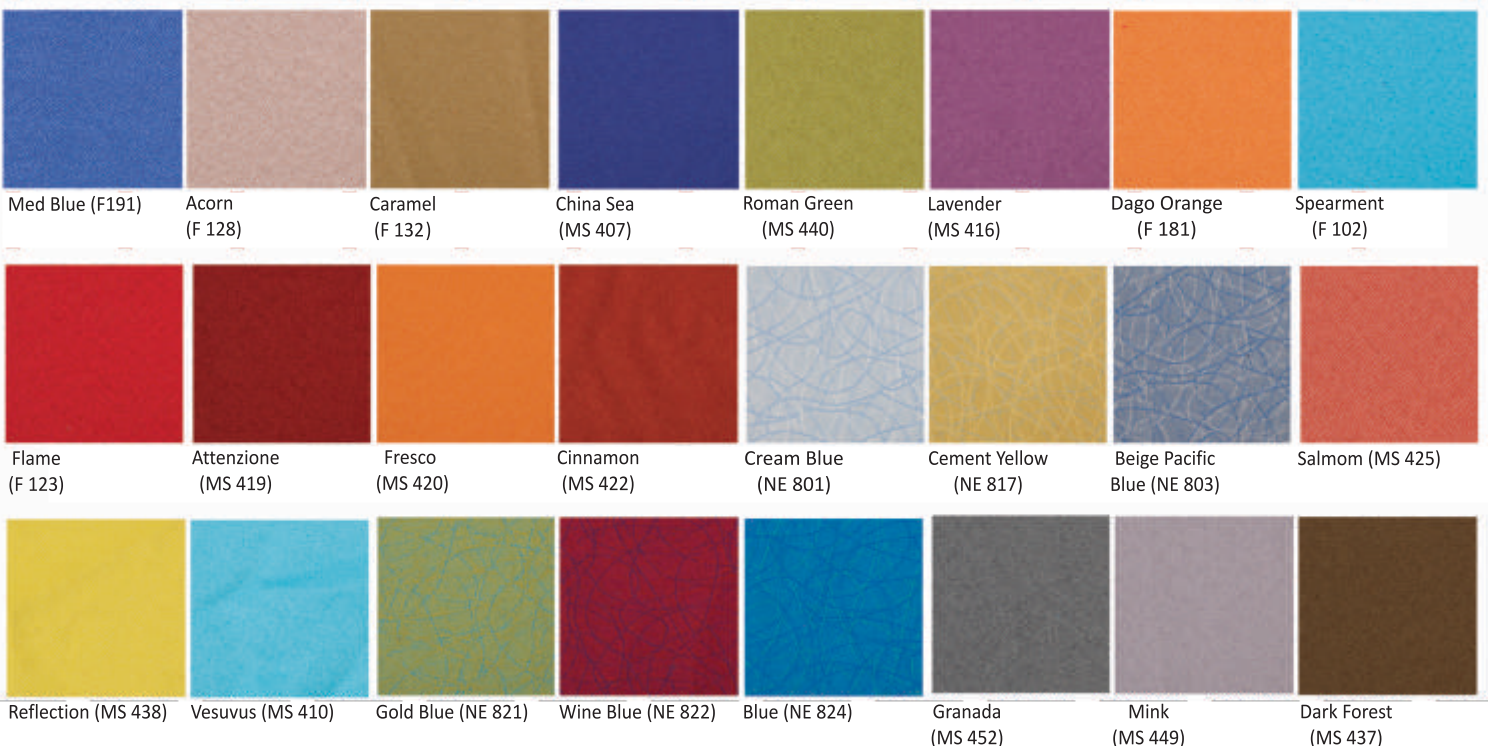

LAMINATES OPTION

*(For DX shade rate will be charged extra.)

POWDER COATS

FABRICS